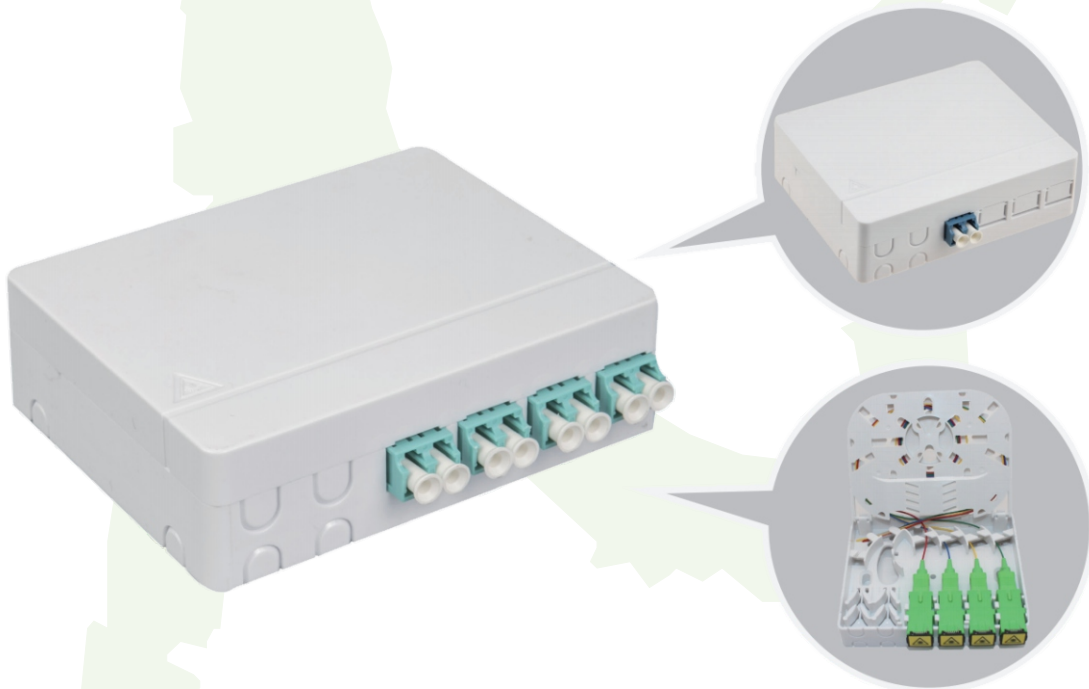

PRODUCT DATA SHEET

Fiber Optic Terminal Box (Desktop Box)

This miniature fiber optical terminal box is used for fusion and splitting between indoor optical cables and pigtails, using SC simplex or LC duplex fiber adapters.
 This Optical terminal boxes are used for wall mount or desktop applications. Made of plastic material, it is easy to install in your home or office.

Dimension (L*W*H):	100*80*30mm
Weight:	53g
Adapter capacity:	4
Number of interfaces:	4
Adapter type:	SC simplex, LC duplex