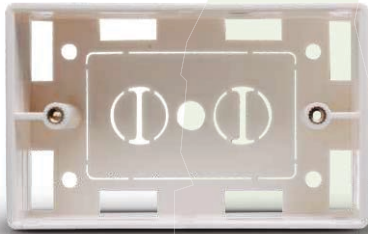

PRODUCT DATA SHEET

AMERICAN FACEPLATE

NTMB24

Back box

- Size: 115*72*35(mm)
- Material: ABS.
- Color: White, Ivory.

Order Information:

Ltem	Description	Size
NTMB24	Mounting Box	115*72*35mm

NTFPBLWH

Faceplate

- Size: 114*70*6(mm)
- Material: ABS.
- Color: White, Ivory.

Order Information:

PART Number	Color
NTFPBLWH	WHITE
NTFPBLIV	IVORY

NTKIBLIV

Faceplate Blank RJ45 Insert
White/ Ivory

- Faceplate blank RJ45 insert.

Order Information:

PART Number	Color
NTKIBLWH	WHITE
NTKIBLIV	IVORY

NTKIHWH

Faceplate RJ45 insert white/Ivory
with hole

- Faceplate RJ45 insert with hole.

Order Information:

PART Number	Color
NTKIHWH	WHITE
NTKIHIV	IVORY

NTXHDAC01424/01426

HDMI connector

Order Information:

PART Number	Color
NTXHDAC01424	WHITE
NTXHDAC01426	IVORY

Other colors available upon request