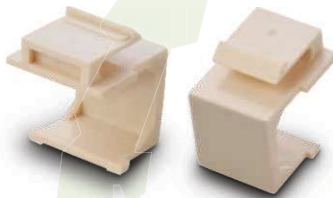

PRODUCT DATA SHEET

AMERICAN FACEPLATE

NTMB24

Back box

- Size: 115*72*35(mm)
- Material: ABS.
- Color: White, Ivory.

Order Information:

Ltem	Description	Size
NTMB24	Mounting Box	115*72*35mm

NTFPBLWH

Faceplate

- Size: 114*70*6(mm)
- Material: ABS.
- Color: White, Ivory.

Order Information:

PART Number	Color
NTFPBLWH	WHITE
NTFPBLIV	IVORY

NTKIBLIV

Faceplate Blank RJ45 Insert
White/ Ivory

- Faceplate blank RJ45 insert.

Order Information:

PART Number	Color
NTKIBLWH	WHITE
NTKIBLIV	IVORY

NTKIHWH

Faceplate RJ45 insert white/Ivory
with hole

- Faceplate RJ45 insert with hole.

Order Information:

PART Number	Color
NTKIHWH	WHITE
NTKIHIV	IVORY